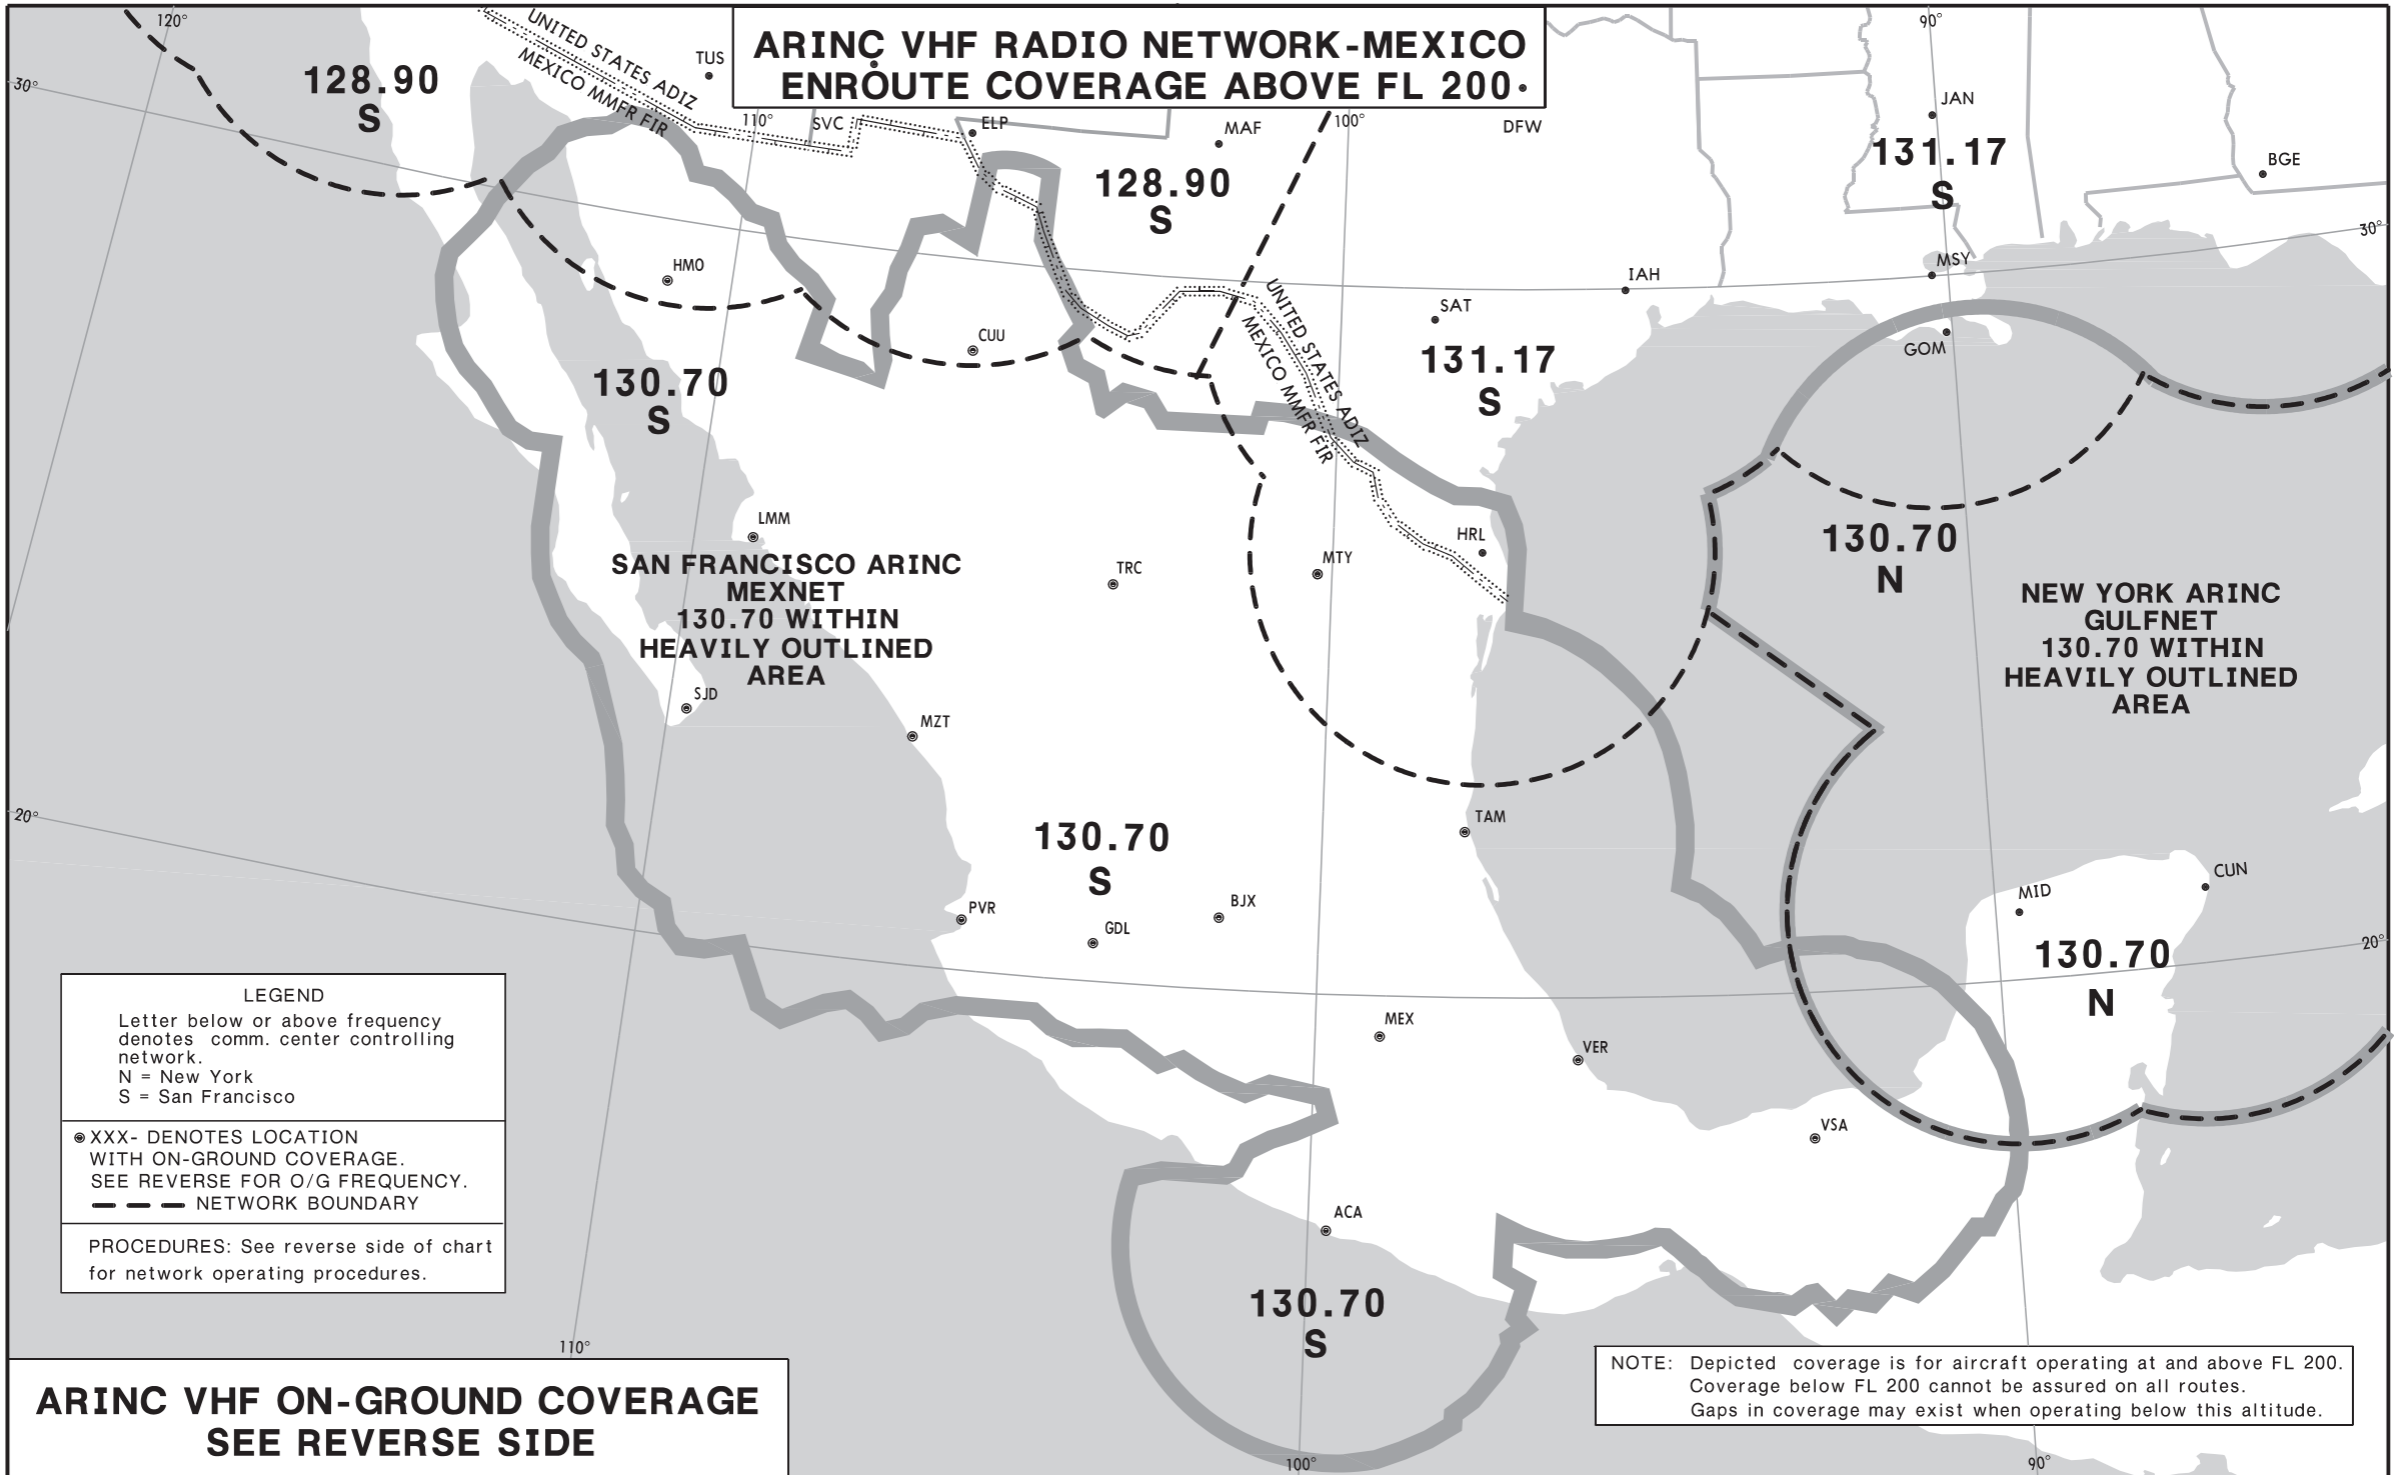

# ARINC VHF RADIO NETWORK-MEXICO ENROUTE COVERAGE ABOVE FL 200.

**LEGEND**  
 Letter below or above frequency denotes comm. center controlling network.  
 N = New York  
 S = San Francisco

● XXX- DENOTES LOCATION WITH ON-GROUND COVERAGE. SEE REVERSE FOR O/G FREQUENCY.  
 - - - NETWORK BOUNDARY

PROCEDURES: See reverse side of chart for network operating procedures.

**ARINC VHF ON-GROUND COVERAGE  
SEE REVERSE SIDE**

**NOTE:** Depicted coverage is for aircraft operating at and above FL 200. Coverage below FL 200 cannot be assured on all routes. Gaps in coverage may exist when operating below this altitude.