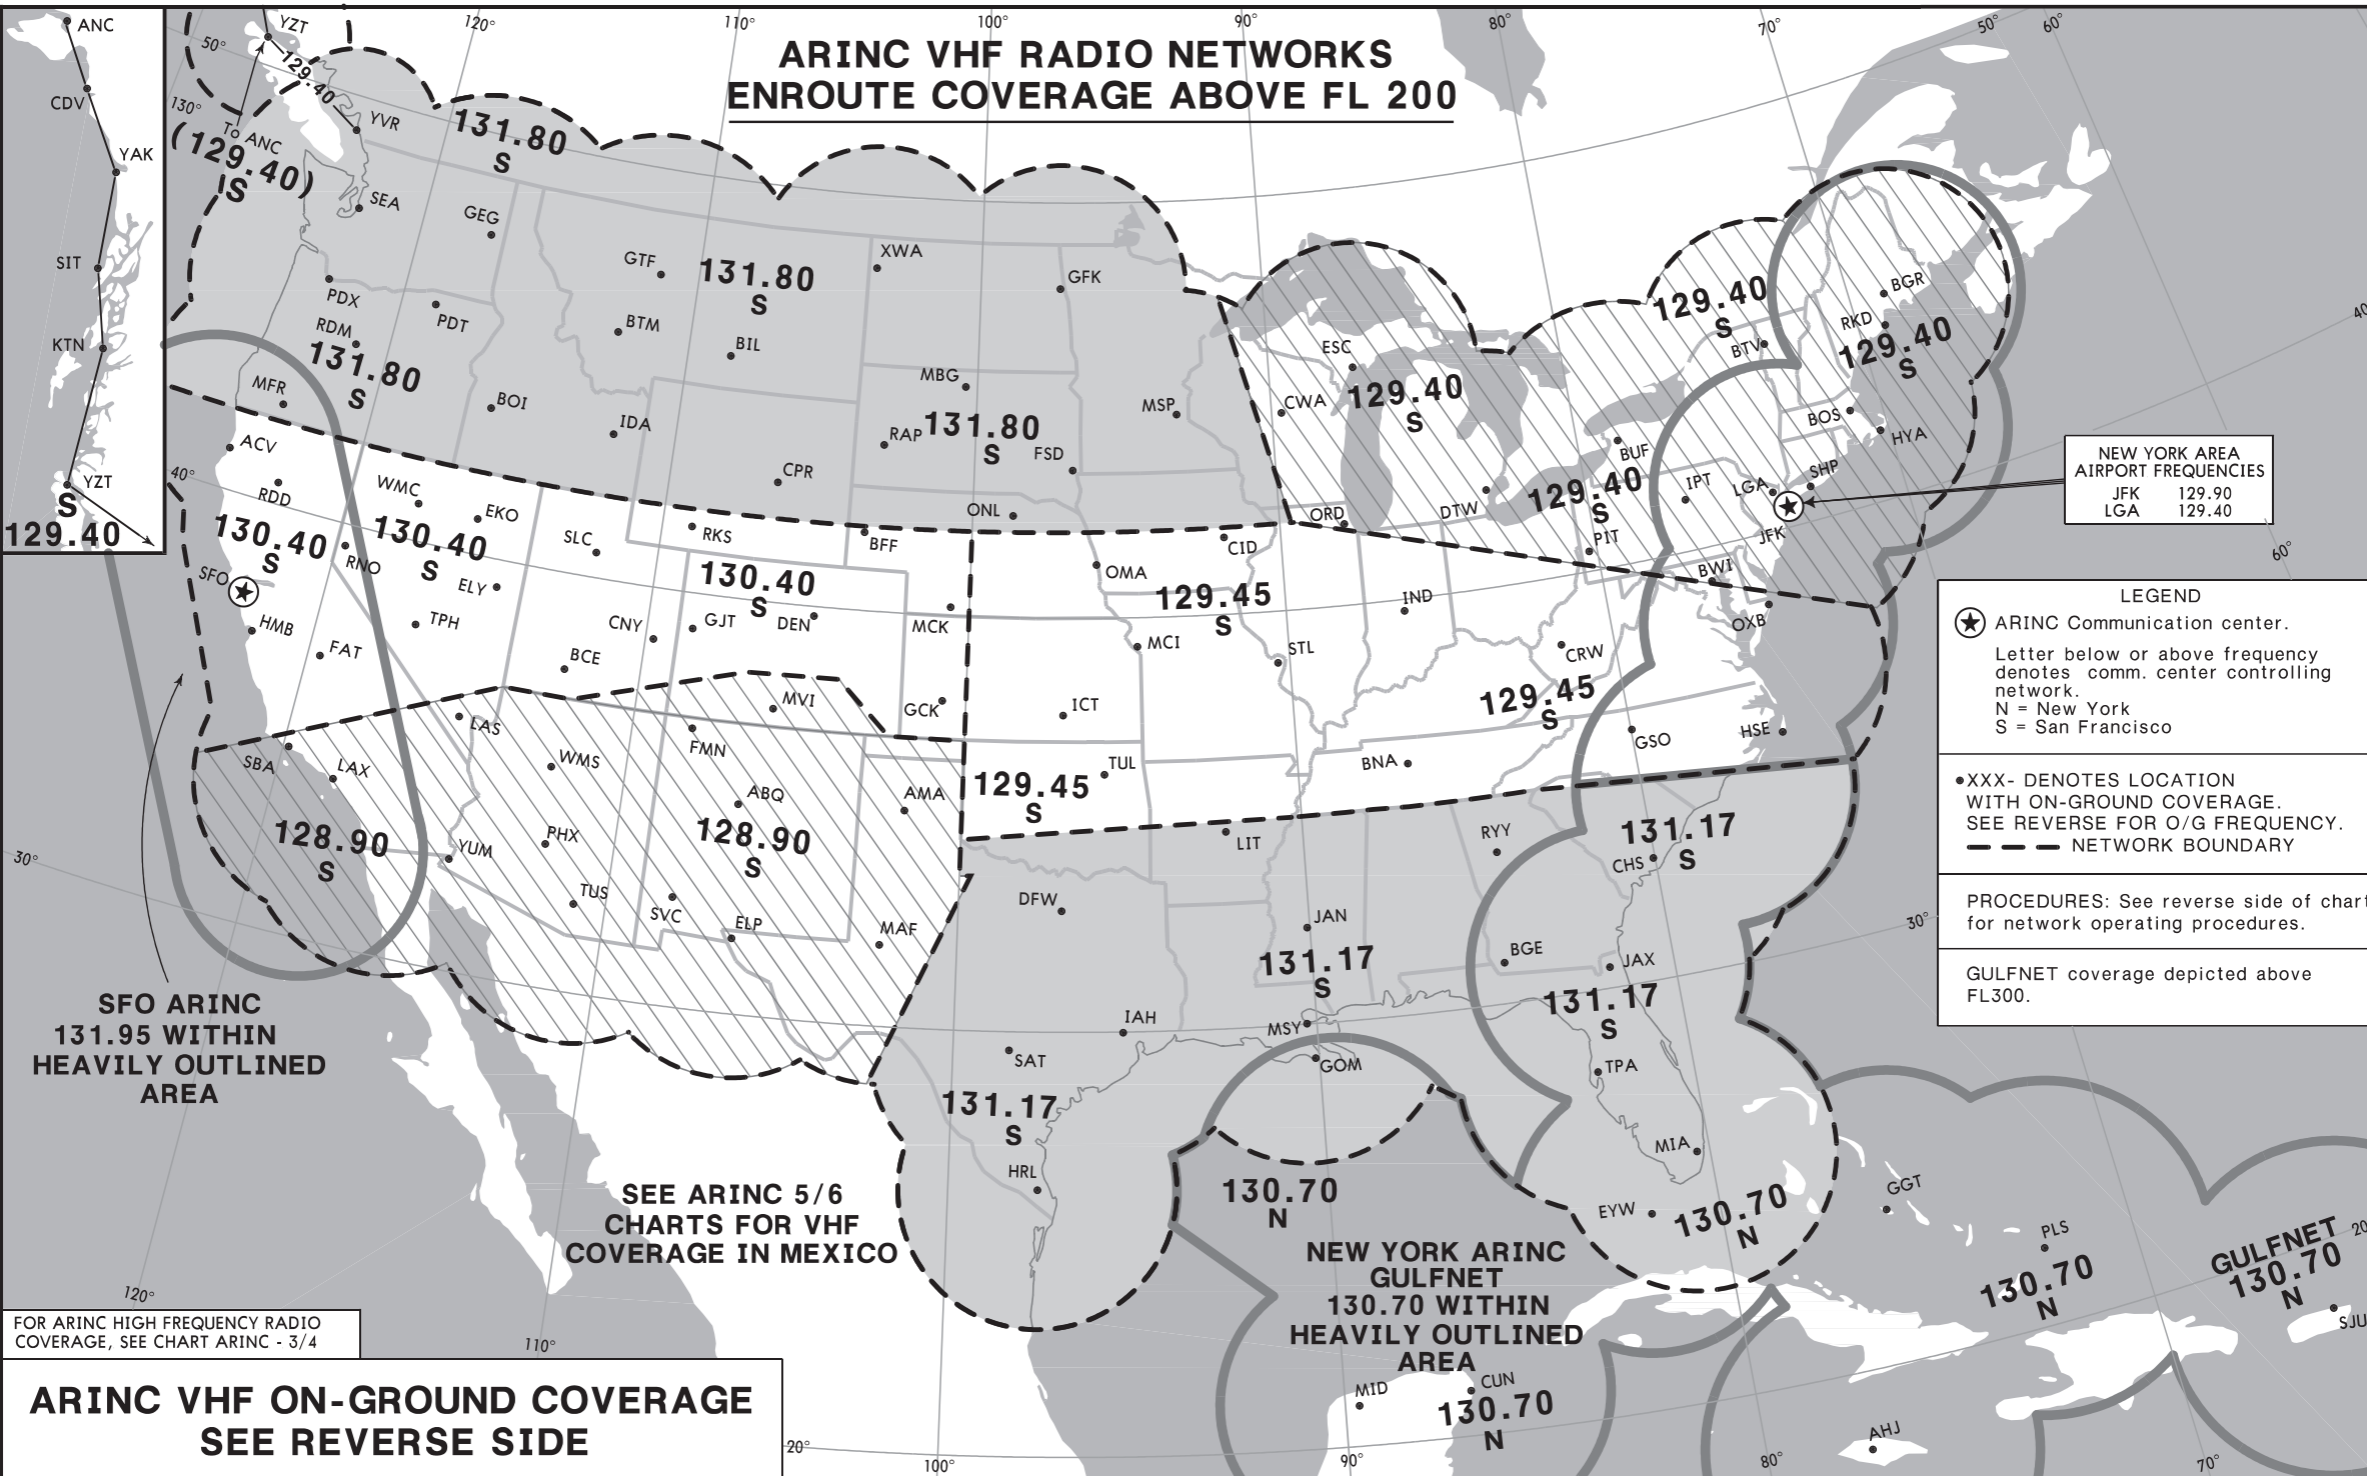

# ARINC VHF RADIO NETWORKS ENROUTE COVERAGE ABOVE FL 200

NEW YORK AREA  
AIRPORT FREQUENCIES  
JFK 129.90  
LGA 129.40

**LEGEND**

- ★ ARINC Communication center.
- Letter below or above frequency denotes comm. center controlling network.  
N = New York  
S = San Francisco
- XXX- DENOTES LOCATION WITH ON-GROUND COVERAGE. SEE REVERSE FOR O/G FREQUENCY.
- NETWORK BOUNDARY

PROCEDURES: See reverse side of chart for network operating procedures.

GULFNET coverage depicted above FL300.

**SFO ARINC**  
131.95 WITHIN  
HEAVILY OUTLINED  
AREA

SEE ARINC 5/6  
CHARTS FOR VHF  
COVERAGE IN MEXICO

**NEW YORK ARINC**  
GULFNET  
130.70 WITHIN  
HEAVILY OUTLINED  
AREA

FOR ARINC HIGH FREQUENCY RADIO  
COVERAGE, SEE CHART ARINC - 3/4

**ARINC VHF ON-GROUND COVERAGE**  
SEE REVERSE SIDE